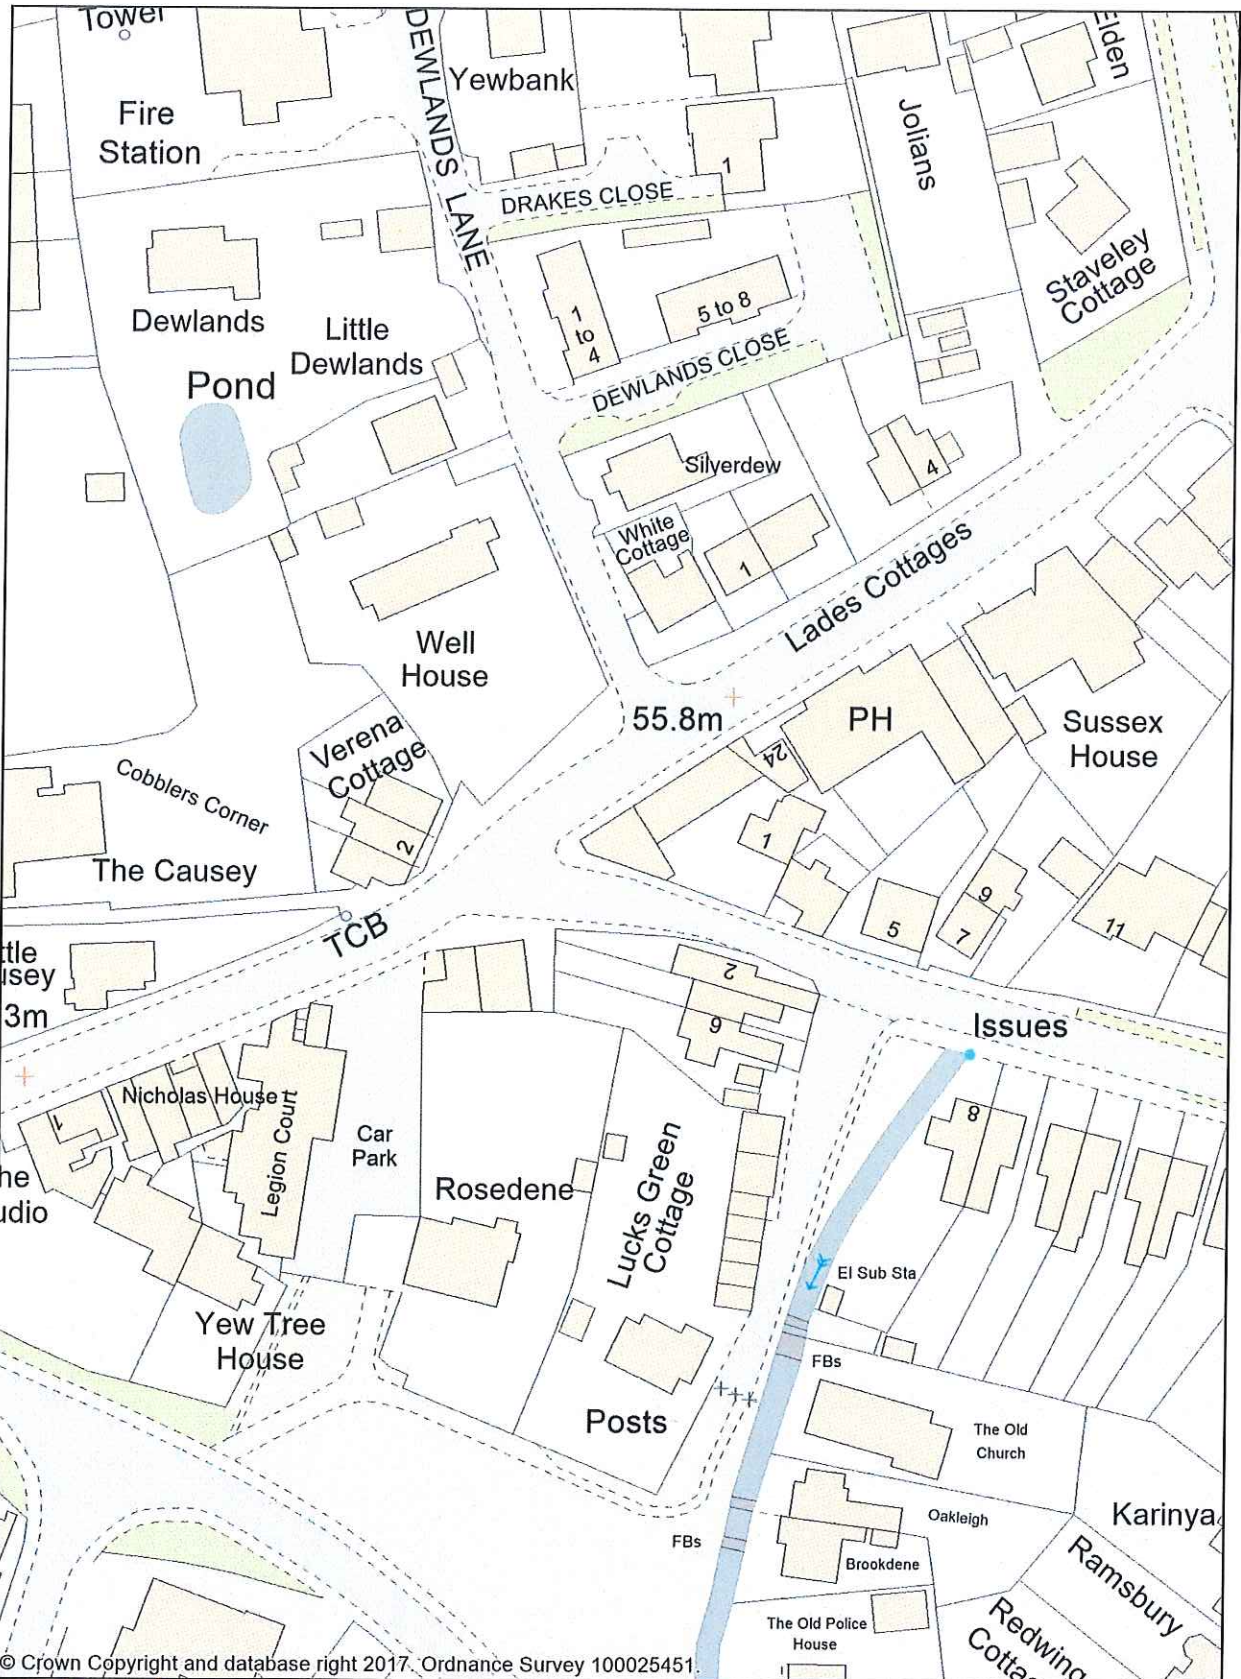

Sent from my iPhone

© Crown Copyright and database right 2017. Ordnance Survey 100025451.

Waverley Borough Council
 The Bury, Godalming
 Surrey, GU7 1HR
 Telephone: 01483 523333
 Fax No: 01483 426337

Printed: 01 December 2017 Scale at A4: 1:1000